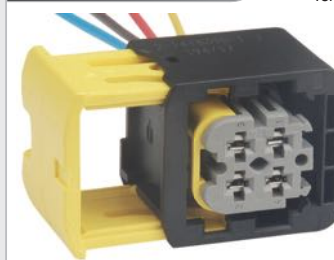

Kit: TC 904.1454

Term: TC 801.6001
2.8mm

• Chicote da Farol Bifocal GM Vectra Milenium / Empilhadeiras H20

TC 104.1684

Kit: TC 904.1684

Term: TC 801.6153
2.8mm

• Chicote Sonda Nox Arla CUMMINS/MWM/MAN/VOLVO FORD Cargo VW Constellation Diesel